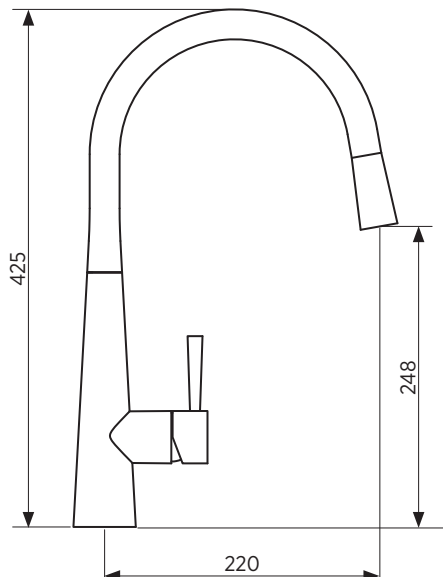

PALOMA 221 PULLOUT SINK MIXER

CHROME / BLACK SILK MATTE

Swivel sink mixer with pullout head

Subtly sculptural tapering forms exude effortless style and sophistication. Extreme style with the flexibility of a pullout head nozzle.

- Gooseneck design, swivel arm
- Elegant tapering pin lever
- Pullout head
- Premium quality

ORDER CODE	191732	Paloma 211 Chrome	[old code: SMT-221K]
	191160	Paloma 211 Black	
WELS	4 star rating, 7.5L/min (T25654)		
HANDLE	Lever handle		
PULLOUT	Charcoal mesh pullout		
TAPHOLE	35 mm		
CARTRIDGE	Ceramic cartridge		
MATERIAL	Solid brass construction		
COLOUR	Chrome finish or matte black finish		
OTHER	Hot and cold indicators		